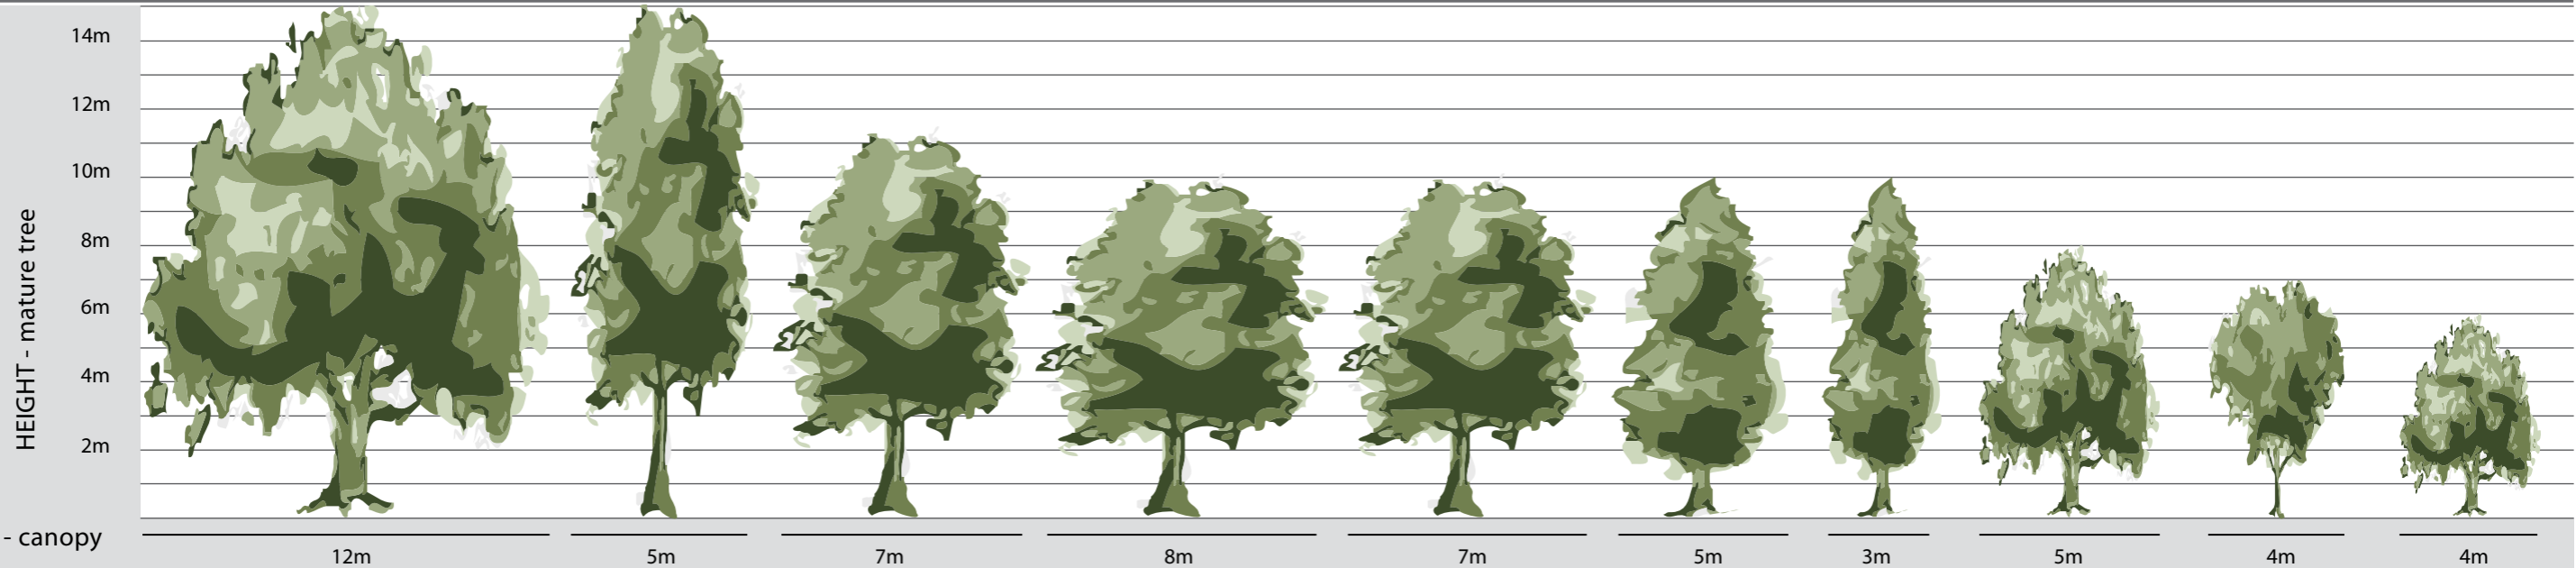

Winter Hill - Pyrus Tree (Pear) Variety Summary

www.winterhill.com.au

	12m	5m	7m	8m	7m	5m	3m	5m	4m	4m
Botanical Name	Pyrus Ussuriensis	Pyrus Calleryana Winter Glow	Pyrus Calleryana Aristocrat	Pyrus Calleryana Bradford	Pyrus Calleryana Redspire	Pyrus Calleryana Chanticleer	Pyrus Calleryana	Pyrus Nivalis	Pyrus Betulaefolia Dancer	Pyrus Salicifolia
Common Name	Pear Manchurian	Pear Winter Glow	Pear Aristocrat	Pear Bradford	Pear Redspire	Pear Chanticleer	Pear Capital	Pear Snow	Pear Ornamental Southworth Dancer	Pear Silver
Form	Spreading	Oval	Oval	Oval	Oval	Columnar	Columnar	Spreading	Vase	Spreading
Foliage	Glossy green oval	Holds leaves well into late winter	Lustrous dark green with a wavy margin	Heart shaped bright glossy green	Glossy green pointed leaves	Lustrous dark green	Shiny dark green	Silver grey	Silvery grey maturing to mid green	Semi weeping silver grey
Autumn Colour	Plum red to bronze scarlet	Flame red	Yellow to red	Shiny crimson red	Crimson & burgundy	Gold to plum	Reddish Purple	Orange red	Yellow	Crimson & burgundy
Flowers Ornamental	Pale pink bud to white blossoms	White blossom with pink eye	White Blossom	White Blossom	White blossom tinged with pink	White Blossom	White Blossom	White blossom	White Blossom late Spring	White blossom
Hedge Screening	-	-	-	-	-	-	-	-	-	-
Street Trees	x	x	x	x	x	x	x	-	x	-
Drought Hardy	x	x	x	x	x	x	x	x	x	x
Coastal	-	-	x	x	-	x	x	-	-	-
Pots	-	-	-	-	-	-	-	x	x	-
Shade Tree	x	-	x	-	-	-	-	-	-	-
Wind Hardy		x	x	x	x	x	x	x	x	x
Frost Hardy		x	x	x	x	x	x	x	x	x
Full/Part Sun		x	x	x	x	x	x	x	x	x
Uses	Wide spreading shade tree	Suitable for medium to large yards	Suitable for medium to large yards	Suitable for open driveways and avenues	Suitable for open driveways and avenues	Suitable for narrow avenues and driveways	Suitable for narrow avenues and driveways	Suitable for medium yards	Suitable for small yards	Suitable for small yards