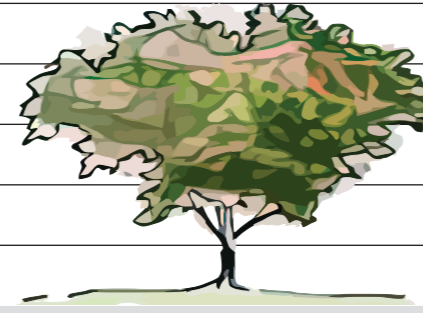

HEIGHT - mature tree

 6m  
4m  
2m

 6m  
4m  
2m

2.5m

2m

4m

3m

3.5m

3m

WIDTH - canopy

Botanical Name	<b>Prunus Blireana</b>	<b>Cerasifera nigra Fastigiata</b>	<b>Cerasifera nigra</b>	<b>Cerasifera 'Nigra' STD</b>	<b>Mume Pendula</b>	<b>Prunus Elvins</b>
Common Name	Purple Leafed Flowering Plum	Upright Purple Leafed Flowering Plum	Purple Leafed Flowering Plum	Std Upright Purple Leafed flowering plum	Weeping Apricot	Elvins - Plum
Form	Round	Columnar	Vase	Upright Standard	Weeping	Round
General Info	Green Summer foliage. Blossom appears very early in Spring	Purple Summer foliage. Upright & compact so a perfect option for narrow spaces	Strong vase shape adds interest along with dark purple Summer foliage.	Purple Summer foliage branching upwards atop 2m standard	Green Summer foliage. Flowers in Winter make this a great feature tree during the colder months	Green Summer foliage. Compact option for small spaces
Flowers	Double Pink	Single Pink to White	Single Pink to White	Single Pink to White	Double Pink	White to Pink
Flower from	Small pale pink clusters	White flowers with hint of pink in clusters	Single pink blossom	Blossom along the length of upright branches	Pale pink single flowers along bare branches in Winter	Masses of fluffy double pale pink along willowy branches
Autumn Colour	Purple red	Purple red	Shiny purple red	Deep rusty red	Orange yellow	Scarlet red
Growth Rate	Fast: Greater than 0.75m/year	Mod - Fast	Mod - Fast	Moderate: 0.5 - 0.75m/year	Mod - Fast	Moderate: 0.5 - 0.75m/year
Drought Hardy	✓	✓	✓	✓	-	✓
Wind Hardy	✓	✓	✓	✓	-	✓
Coastal	✓	✓	✓	✓	-	-
Frost Hardy	✓	✓	✓	✓	✓	✓
Full / Part Sun	✓	✓	✓	✓	✓	✓
Water Tolerant	-	-	-	-	-	-
Fire Retardant	-	✓	✓	✓	✓	✓