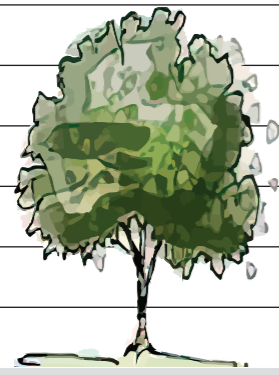

HEIGHT - mature tree

 6m  
4m  
2m

 6m  
4m  
2m

2.5m

2m

4m

3m

3.5m

3m

WIDTH - canopy

Botanical Name	<b>Prunus Blireana</b>	<b>Cerasifera nigra Fastigiata</b>	<b>Cerasifera nigra</b>	<b>Cerasifera 'Nigra' STD</b>	<b>Mume Pendula</b>	<b>Prunus Elvins</b>
Common Name	Purple Leafed Flowering Plum	Upright Purple Leafed Flowering Plum	Purple Leafed Flowering Plum	Std Upright Purple Leafed flowering plum	Weeping Apricot	Elvins - Plum
Form	Round	Columnar	Vase	Upright Standard	Weeping	Round
General Info	Green Summer foliage. Blossom appears very early in Spring	Purple Summer foliage. Upright & compact so a perfect option for narrow spaces	Strong vase shape adds interest along with dark purple Summer foliage.	Purple Summer foliage branching upwards atop 2m standard	Green Summer foliage. Flowers in Winter make this a great feature tree during the colder months	Green Summer foliage. Compact option for small spaces
Flowers	Double Pink	Single Pink to White	Single Pink to White	Single Pink to White	Double Pink	White to Pink
Flower from	Small pale pink clusters	White flowers with hint of pink in clusters	Single pink blossom	Blossom along the length of upright branches	Pale pink single flowers along bare branches in Winter	Masses of fluffy double pale pink along willowy branches
Autumn Colour	Purple red	Purple red	Shiny purple red	Deep rusty red	Orange yellow	Scarlet red
Growth Rate	Fast: Greater than 0.75m/year	Mod - Fast	Mod - Fast	Moderate: 0.5 - 0.75m/year	Mod - Fast	Moderate: 0.5 - 0.75m/year
Drought Hardy	✓	✓	✓	✓	-	✓
Wind Hardy	✓	✓	✓	✓	-	✓
Coastal	✓	✓	✓	✓	-	-
Frost Hardy	✓	✓	✓	✓	✓	✓
Full / Part Sun	✓	✓	✓	✓	✓	✓
Water Tolerant	-	-	-	-	-	-
Fire Retardant	-	✓	✓	✓	✓	✓